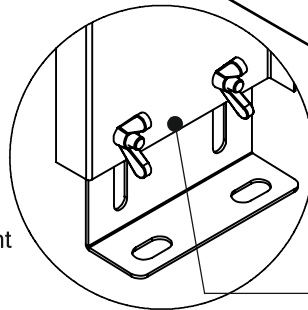

*In wall cabinet tip «MODERN-LINE»*

aesthetically pleasing joint of the frame

additional upper and lateral perforations

"Square" perforations - easy to break out and adjust to connecting pipes.

quality metal lock

lacquered door

lacquered cover page

fast and firm clamping of the manifold carrier with wing nuts.

185 mm vertical control feet.

Easy attachment and adjustment of cover page

-the special design allows adjusting the height of the cabinet inside the cabinet.