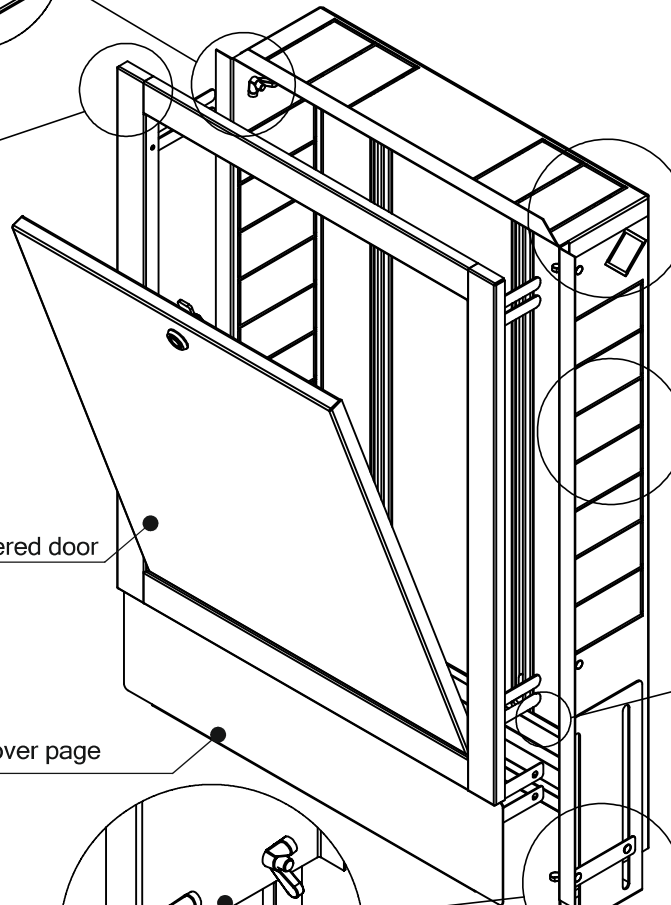

*In wall cabinet tip «MODERN-LINE»*

aesthetically pleasing joint of the frame

additional upper and lateral perforations

"Square" perforations - easy to break out and adjust to connecting pipes.

quality metal lock

lacquered door

lacquered cover page

fast and firm clamping of the manifold carrier with wing nuts.

185 mm vertical control feet.

Easy attachment and adjustment of cover page

-the special design allows adjusting the height of the cabinet inside the cabinet.