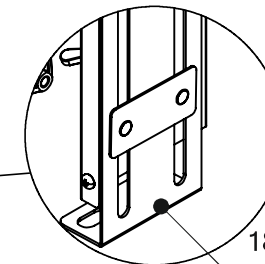

PODŽBUKNI ORMARIĆI tip « SLIM-LINE»

practical and rigid frame
depth control using the
screws provided

The "shallow" frame
allows for complete
installation in the wall

aesthetically pleasing joint
of the frame

quality metal lock

- The special design of the foot
mount allows adjusting the height
of the cabinet on the inside of the cabinet.

PVC mesh for good adhesion
construction materials

retaining element for PVC mesh

"Square" perforations -
easy to break out and
adjust to connecting
pipes.

Manifold carrier
mounting M8.

fast and firm clamping
of the manifold carrier
with wing nuts.

185 mm vertical
control feet.

PVC mesh for good adhesion
construction materials