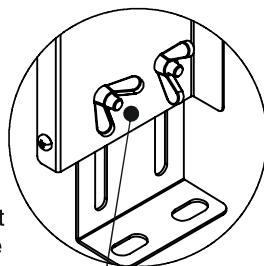

PODŽBUKNI ORMARIĆI tip « SLIM-LINE»

practical and rigid frame
depth control using the
screws provided

The "shallow" frame
allows for complete
installation in the wall

aesthetically pleasing joint
of the frame

quality metal lock

- The special design of the foot
mount allows adjusting the height
of the cabinet on the inside of the cabinet.

PVC mesh for good adhesion
construction materials

retaining element for PVC mesh

"Square" perforations -
easy to break out and
adjust to connecting
pipes.

Manifold carrier
mounting M8.

fast and firm clamping
of the manifold carrier
with wing nuts.

185 mm vertical
control feet.

PVC mesh for good adhesion
construction materials