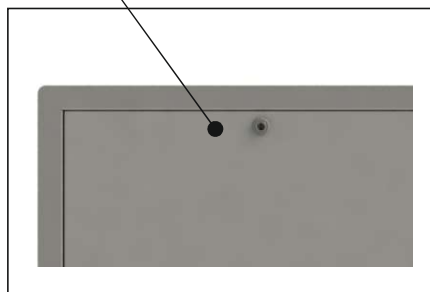

PODŽBUKNI ORMARIĆI tip « SLIM-LINE»

practical and rigid frame
depth control using the
screws provided

The "shallow" frame
allows for complete
installation in the wall

aesthetically pleasing joint
of the frame

quality metal lock

- The special design of the foot
mount allows adjusting the height
of the cabinet on the inside of the cabinet.

PVC mesh for good adhesion
construction materials

retaining element for PVC mesh

"Square" perforations -
easy to break out and
adjust to connecting
pipes.

Manifold carrier
mounting M8.

fast and firm clamping
of the manifold carrier
with wing nuts.

185 mm vertical
control feet.

PVC mesh for good adhesion
construction materials